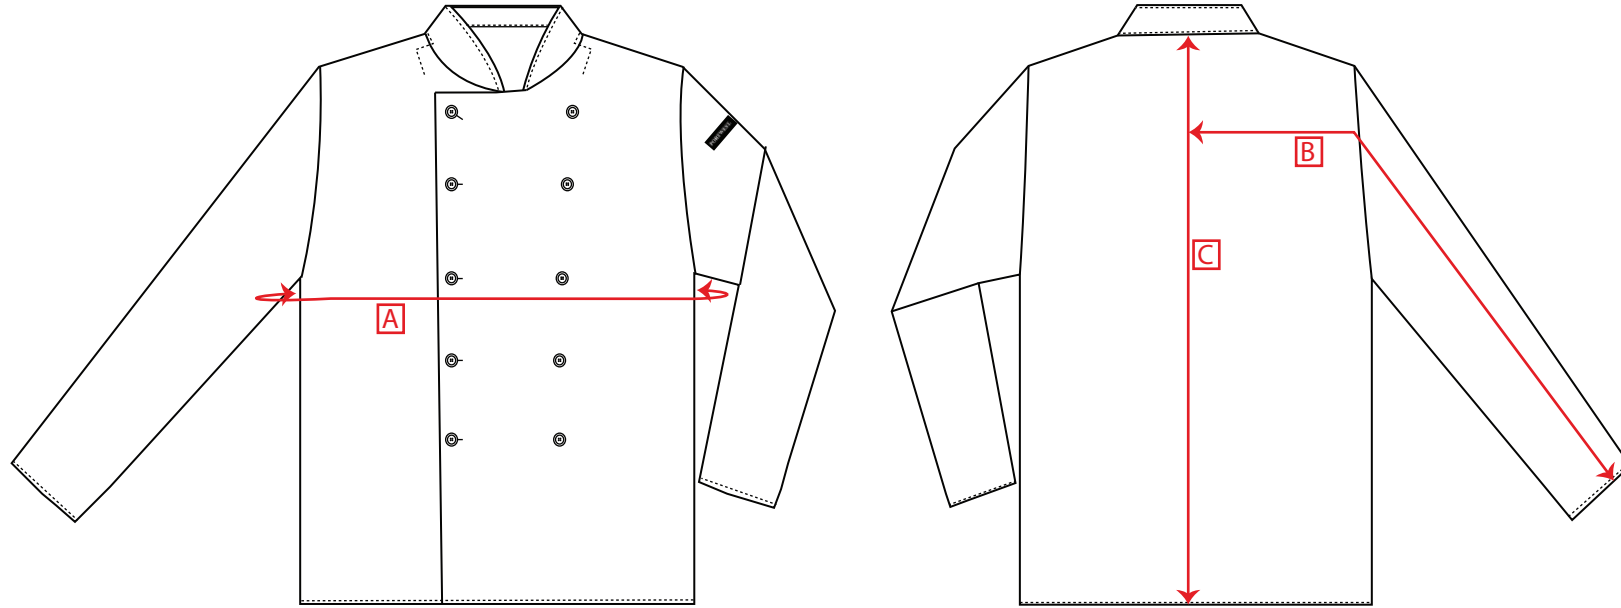

STYLE NO: C836

DESCRIPTION: Sussex Chefs Jacket

FABRIC: 100% Cotton 280g

COLOUR: White

Measurements								
		XS	S	M	L	XL	XXL	XXL
Chest	A	100	108	116	124	136	144	152
Sleeve Length (12cm below neck)	B	81.5	82.5	83.5	84.5	86	87	87
Chefs Jacket Length	C	78	78	78	81	81	84	84